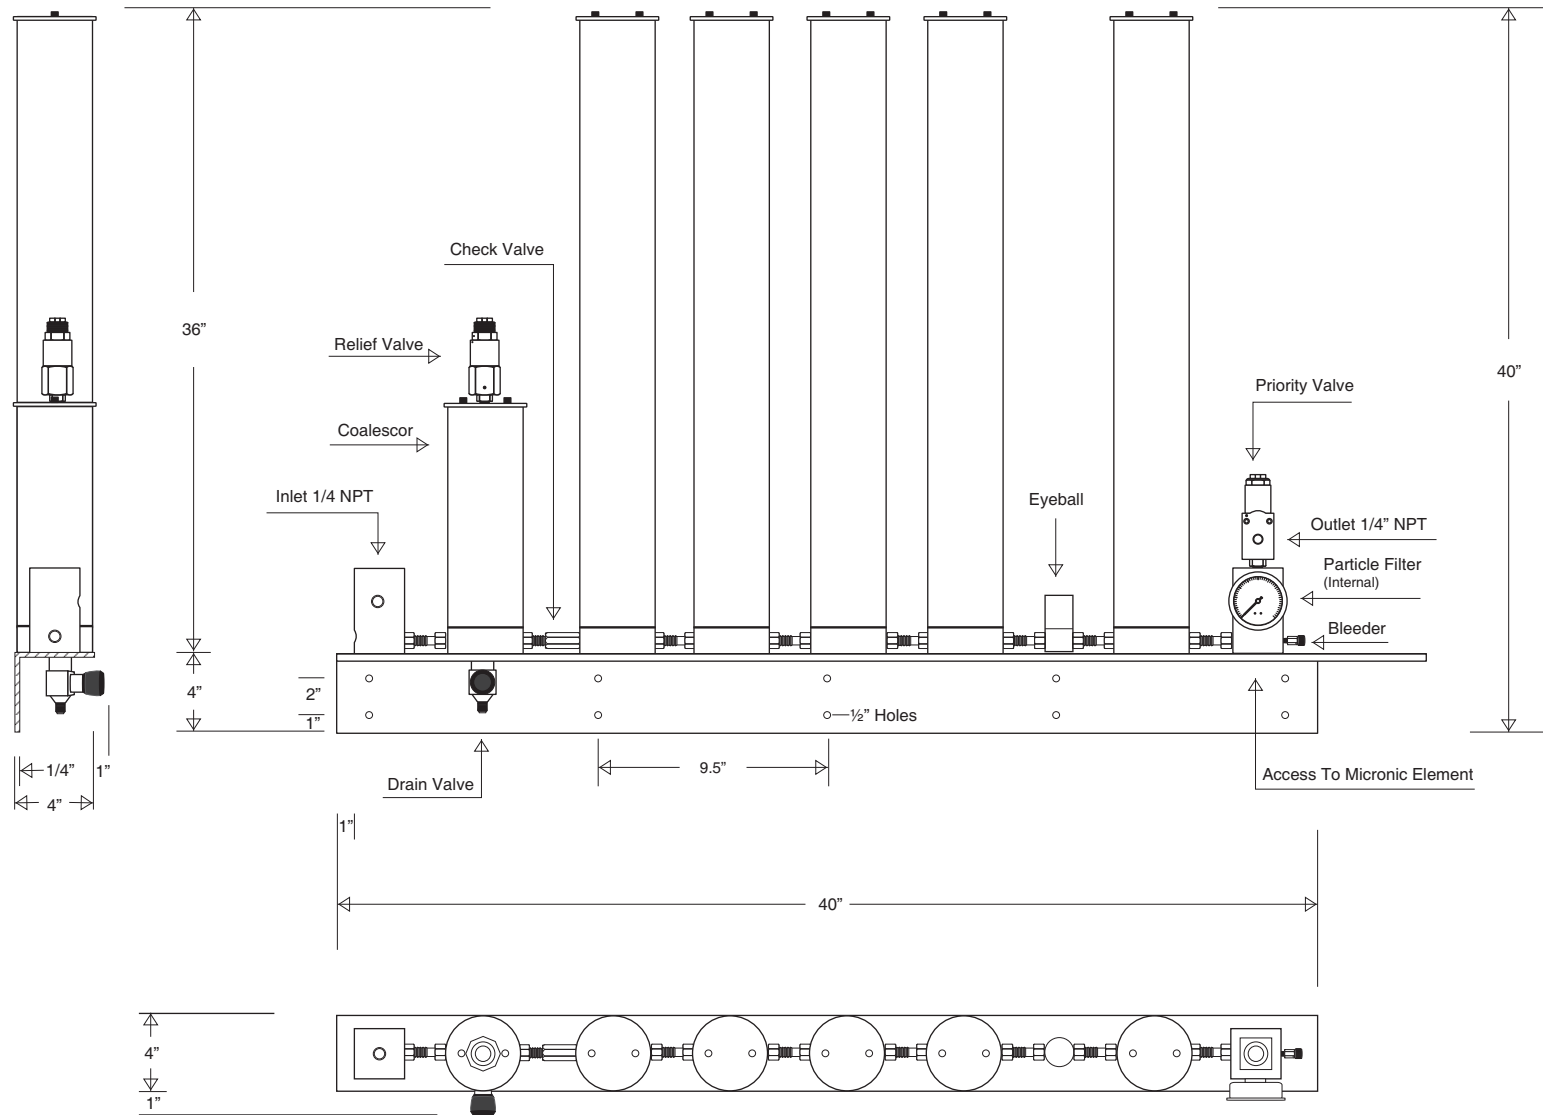

Allow 28" Overhead Clearance For Cartridge Change

Side View

Top View