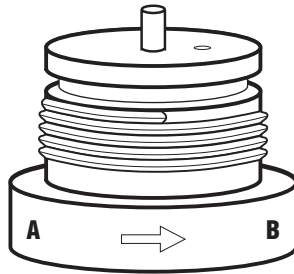

CYLINDER PLUG
Not Available Separately

B/U Ring {
O-Ring {

O-RING SET
Part No. SK-535306-BB

CYLINDER
Not Available Separately

O-Ring {
B/U Ring {

O-RING SET
Part No. SK-535306-BB

CYLINDER BASE
Not Available Separately

INLET "A"
#6 Boss-Female

S/S ADAPTER
1/4" NPT-Female / #6 Boss-Male

OUTLET "B"
#6 Boss-Female

S/S ADAPTER
#6 Boss-Male / 1/4" NPT-Female