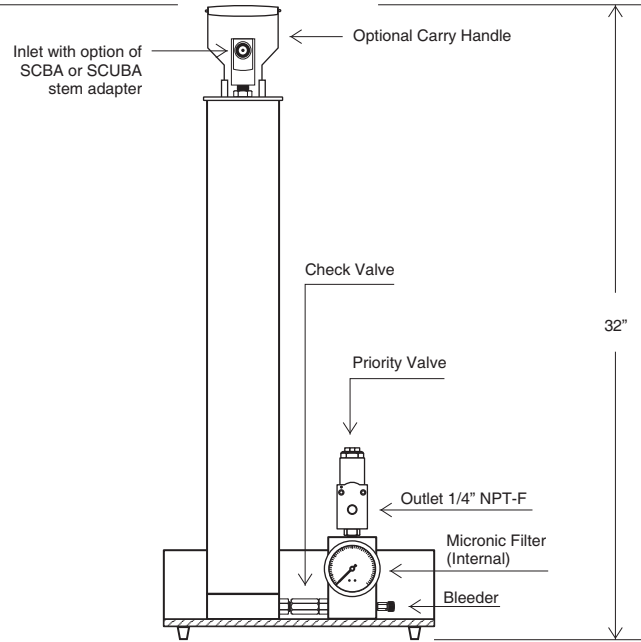

Allow 22" Overhead Clearance For Cartridge Change

Side View

Top View