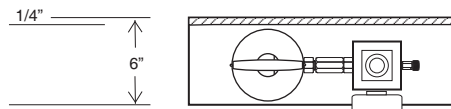

Allow 22" Overhead Clearance For Cartridge Change

Side View

Top View