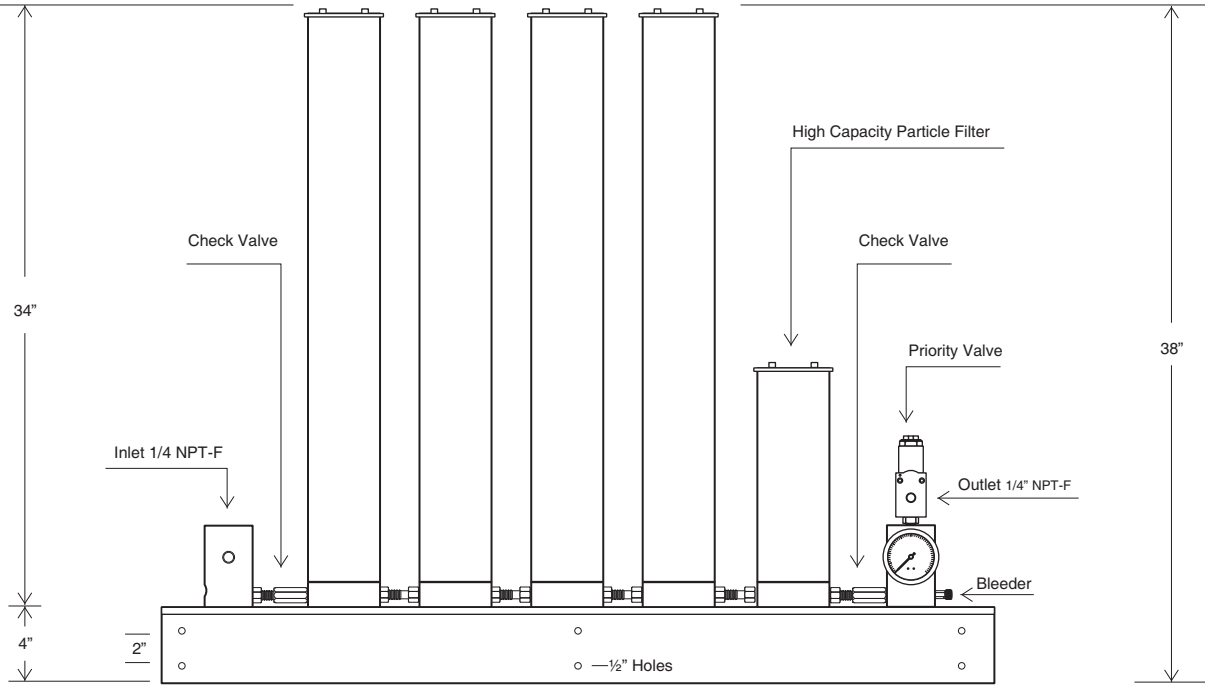

Side View

Allow 28" Overhead Clearance For Cartridge Change

Top View