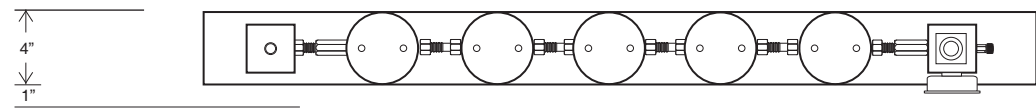

Side View

Allow 28" Overhead Clearance For Cartridge Change

Top View