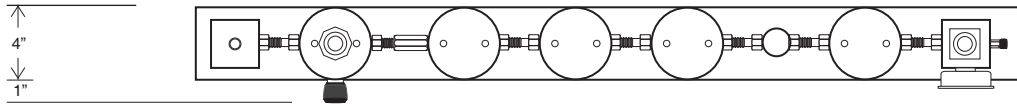

Side View

Allow 28" Overhead Clearance For Cartridge Change

Top View