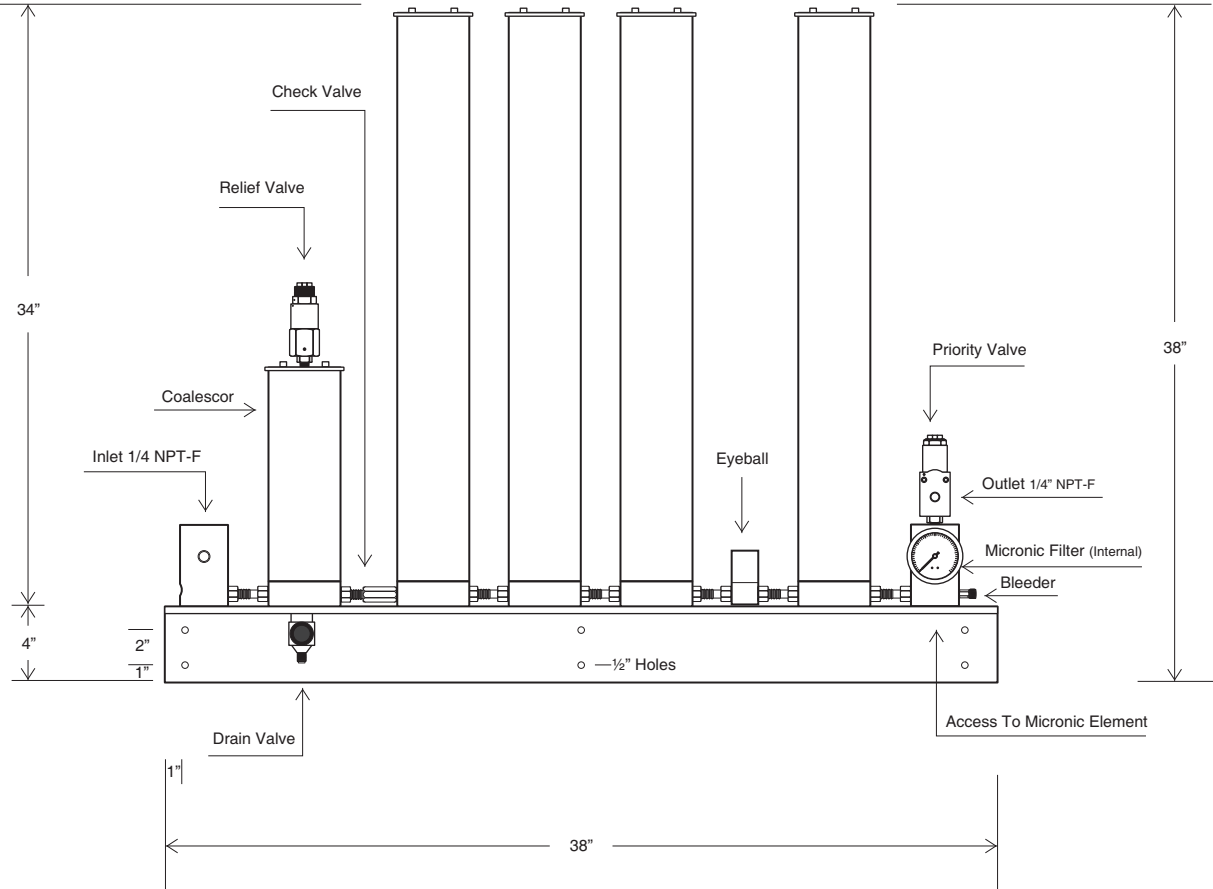

Side View

Allow 28" Overhead Clearance For Cartridge Change

Top View